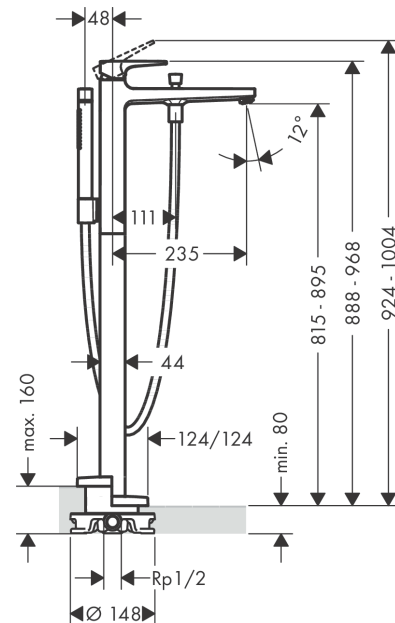

Metropol

Single lever bath mixer floor-standing with lever handle

Surfaces: **Polished Gold Optic** Article Number: **32532990**

Description

product features

- consists of: single lever bath mixer floor standing, baton hand shower, shower hose, shower holder
- 2 functions
- projection 235 mm
- connection type: basic set
- spray type mixer: normal spray
- spray type hand shower: Rain, MonoRain
- maximum flow rate at 3 bar: 20 l/min
- flow rate for bath spout at 3 bar: 20 l/min
- min. operating pressure: 1 bar
- max. operating pressure: 10 bar
- ceramic cartridge
- temperature limitation adjustable
- diverter with automatic resetting
- non-return valve
- connection dimension: DN15

Technology

Design awards

Product image

Scale drawing