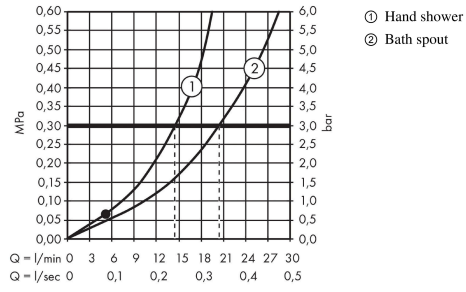

Metropol

Single lever bath mixer floor-standing with lever handle

Surfaces: **Polished Gold Optic** Article Number: **32532990**

Description

product features

- consists of: single lever bath mixer floor standing, baton hand shower, shower hose, shower holder
- 2 functions
- projection 235 mm
- connection type: basic set
- spray type mixer: normal spray
- spray type hand shower: Rain, MonoRain
- maximum flow rate at 3 bar: 20 l/min
- flow rate for bath spout at 3 bar: 20 l/min
- min. operating pressure: 1 bar
- max. operating pressure: 10 bar
- ceramic cartridge
- temperature limitation adjustable
- diverter with automatic resetting
- non-return valve
- connection dimension: DN15

Technology

Design awards

Product image

Scale drawing

Metropol
Single lever bath mixer floor-standing with lever handle
 Surfaces: **Polished Gold Optic** Article Number: **32532990**

Flowchart

Metropol
Single lever bath mixer floor-standing with lever handle
 Surfaces: **Polished Gold Optic** Article Number: **32532990**