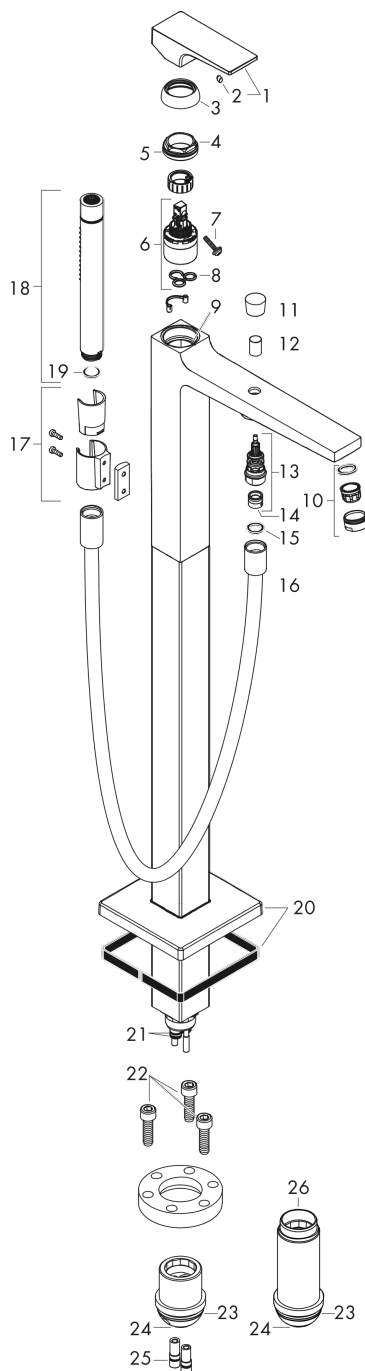

Metropol

Single lever bath mixer floor-standing with lever handle

Surfaces: **Polished Gold Optic** Article Number: **32532990**

Description

product features

- consists of: single lever bath mixer floor standing, baton hand shower, shower hose, shower holder
- 2 functions
- projection 235 mm
- connection type: basic set
- spray type mixer: normal spray
- spray type hand shower: Rain, MonoRain
- maximum flow rate at 3 bar: 20 l/min
- flow rate for bath spout at 3 bar: 20 l/min
- min. operating pressure: 1 bar
- max. operating pressure: 10 bar
- ceramic cartridge
- temperature limitation adjustable
- diverter with automatic resetting
- non-return valve
- connection dimension: DN15

Exploded Drawing

Year of production: >07/19

Metropol

Single lever bath mixer floor-standing with lever handle

Surfaces: **Polished Gold Optic** Article Number: **32532990**

Spare part list

Year of production: >07/19

Pos.	Description	Article Number	Price	PU
1	handle	93075990	-	1
2	screw cover	96338000	-	1
3	flange	97406990	-	1
4	nut	97209000	-	1
5	O-Ring 32x2	98193000	-	1
6	cartridge, assy	92730000	-	1
7	locking screw for handle	95140000	-	1
8	seal	95008000	-	1
9	O-ring 35x2	92604000	-	1
10	aerator M24x1 (30 l/min)	96512990	-	1
11	diverter knob	95284990	-	1
12	sleeve	97979990	-	1
13	selector	97978000	-	1
14	non return valve	97980000	-	1
15	seal	98058000	-	1
16	shower hose 1,25 m	28282990	-	1
17	shower holder, assy	96295990	-	1
18	handshower	28532990	-	1
19	filter packing	94246000	-	1
20	escutcheon	93245990	-	1
21	O-ring 9x1,5	98117000	-	1
22	hexagon socket screw M10x35	97670000	-	1
23	O-ring 44x2,5	98162000	-	1
24	O-ring 29x3	98371000	-	1
25	O-ring 7x2	98419000	-	1
26	extension set 60 mm	97686000	-	1
a	concealed item	10452180	-	1